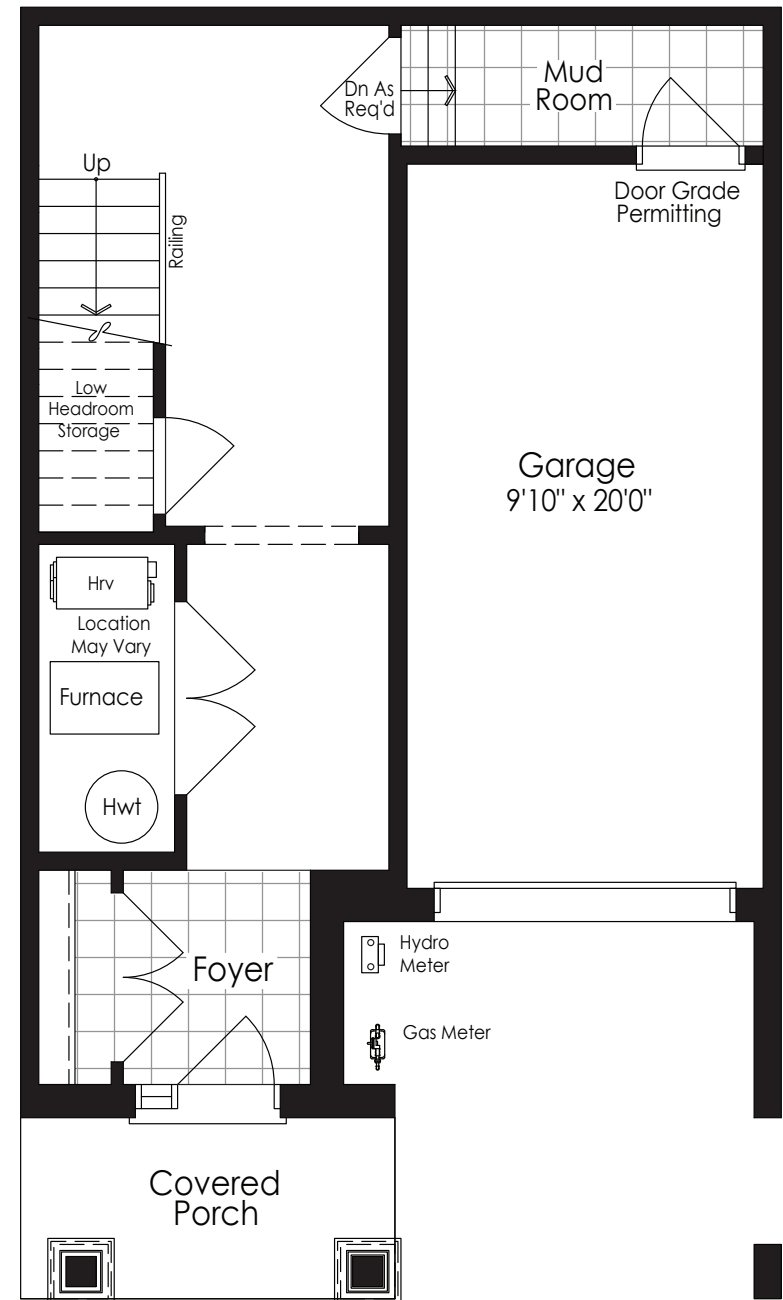

THE MUSKOKA 1

BACK TO BACK
TOWNHOMES

ELEVATION A
1570 SQ. FT.

GROUND FLOOR
Elevation A