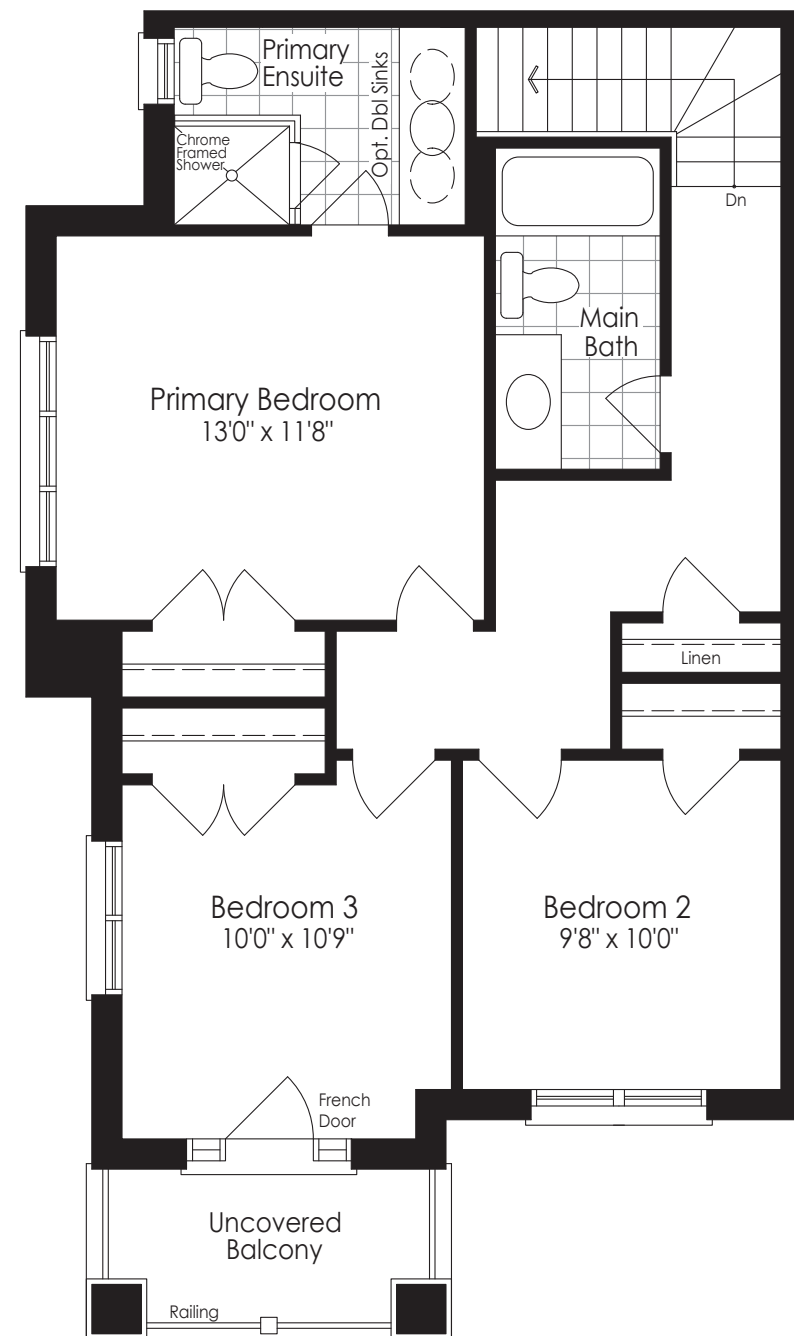

THE MUSKOKA 4

BACK TO BACK TOWNHOMES

(Block 3 Lot 25 only)

ELEVATION A
2025 SQ. FT.

Artist's Concept

GROUND FLOOR
Elevation A

BLOCK 3 RIGHT SIDE ELEVATION

MAIN FLOOR
Elevation A

SECOND FLOOR
Elevation A