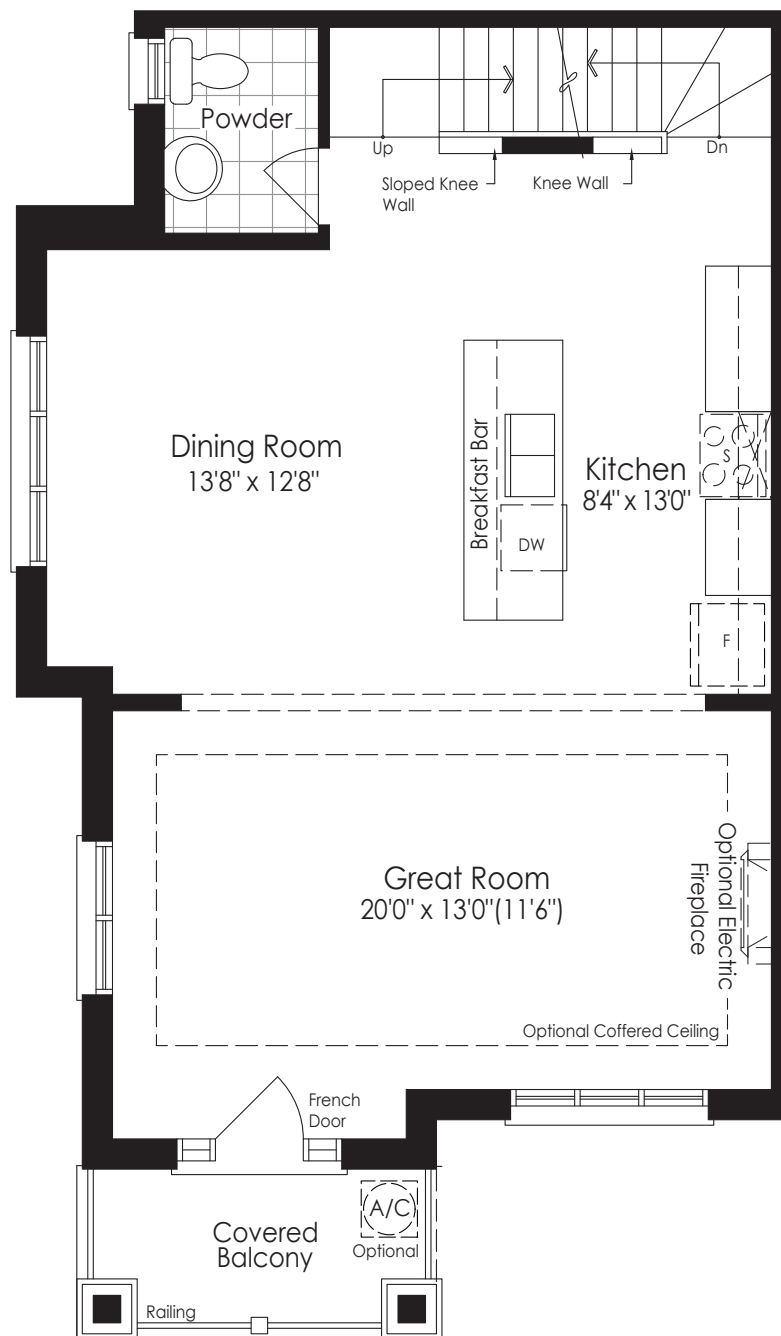

THE MUSKOKA 4

BACK TO BACK TOWNHOMES

(Block 3 Lot 25 only)

ELEVATION A
2025 SQ. FT.

Artist's Concept

GROUND FLOOR
Elevation A

BLOCK 3 RIGHT SIDE ELEVATION

MAIN FLOOR
Elevation A

SECOND FLOOR
Elevation A