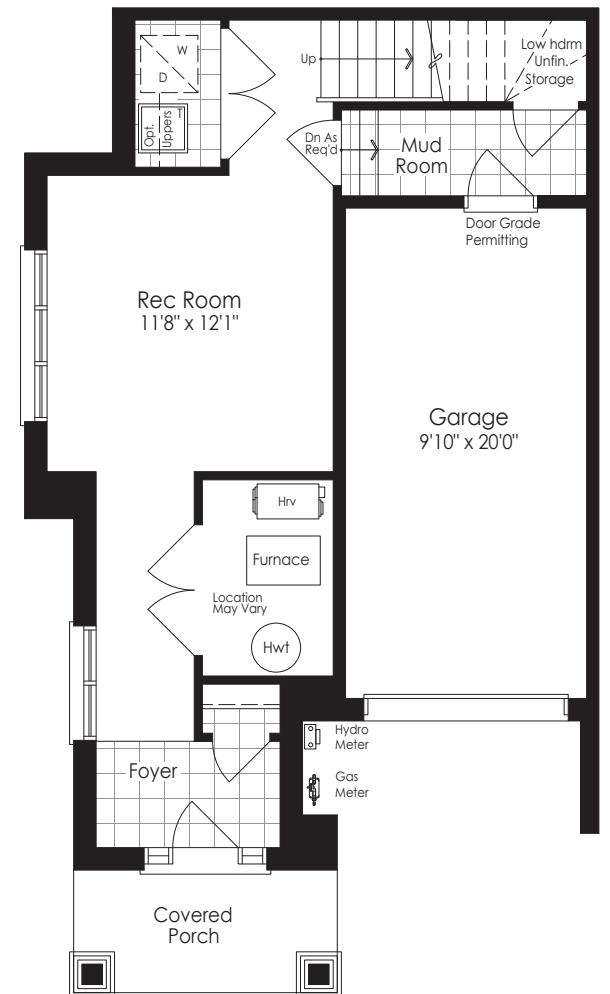

THE MUSKOKA 4

BACK TO BACK TOWNHOMES

(Block 3 Lot 25 only)

ELEVATION A
2025 SQ. FT.

Artist's Concept

GROUND FLOOR
Elevation A

BLOCK 3 RIGHT SIDE ELEVATION

MAIN FLOOR
Elevation A

SECOND FLOOR
Elevation A